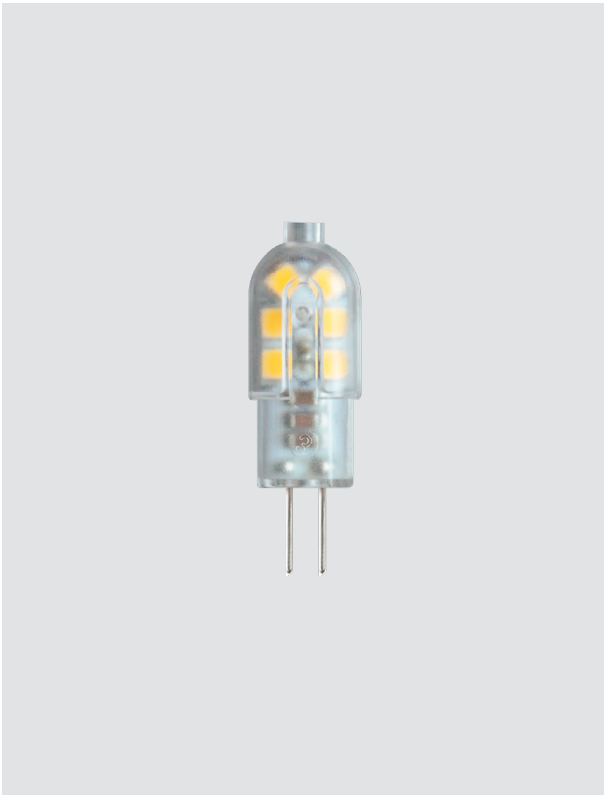

IDEA 2W

Designed by UIMAGE Design Team