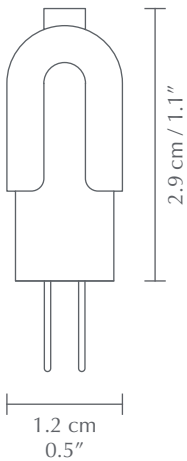

IDEA 2W

Designed by UIMAGE Design Team